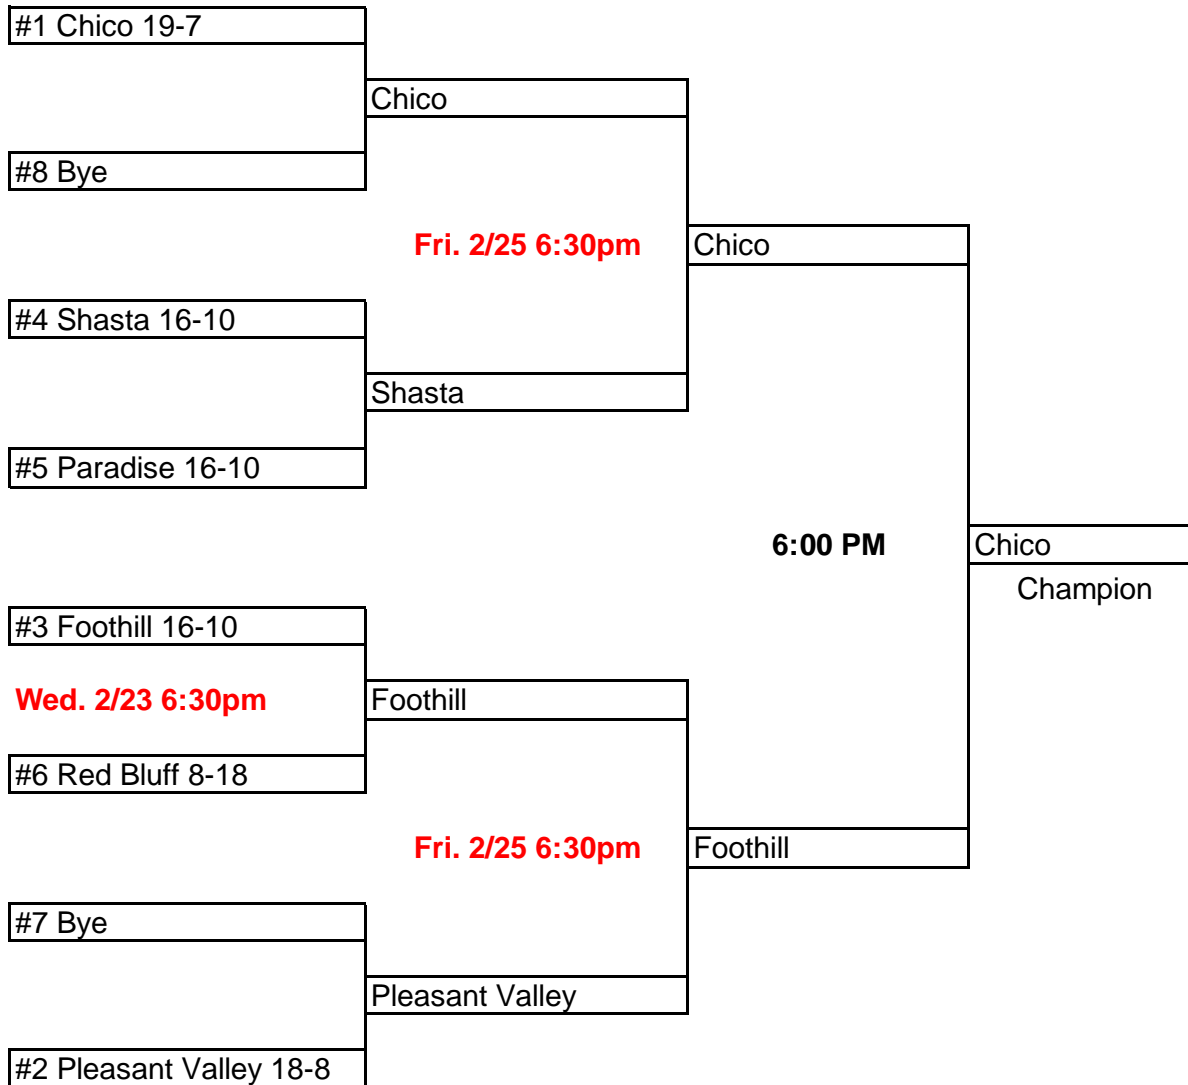

Girls Basketball 2005
Division II

22-Feb

24-Feb

5-Mar

All games at highest seeds until finals
Single Games 7:00 PM, Double Games 6:30 & 8:00 PM

Admission Prices	One Game	Two Games	NSCIF Finals
Students K-8	\$ 3.00	\$ 4.00	\$ 4.00
Students w/ASB	\$ 3.00	\$ 4.00	\$ 5.00
Adults	\$ 4.00	\$ 5.00	\$ 6.00
Senior Citizens	\$ 3.00	\$ 4.00	\$ 5.00