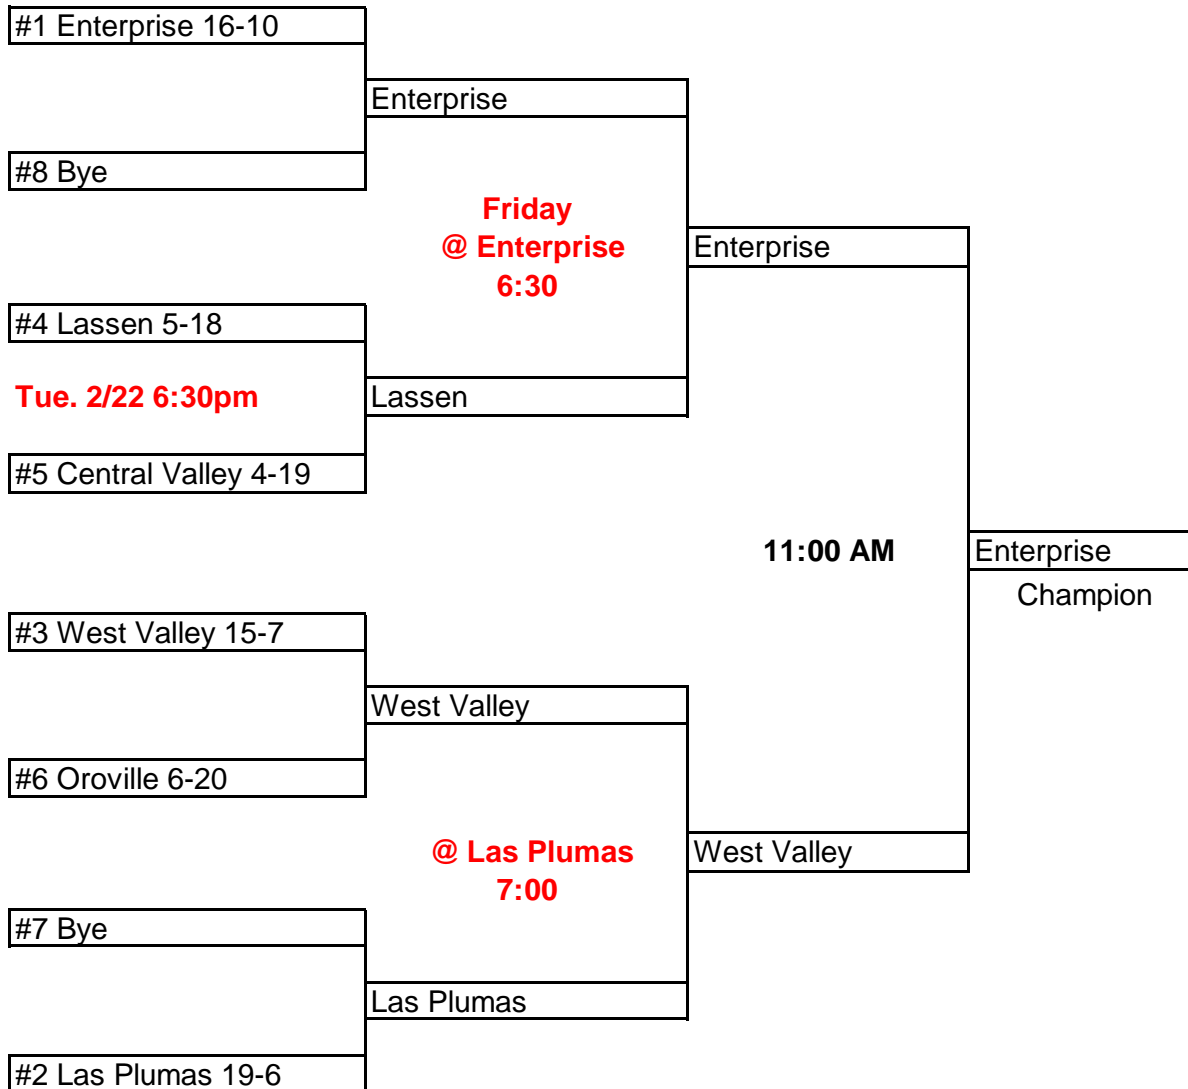

Girls Basketball 2005  
Division III

22-Feb

24-Feb

5-Mar

All games at highest seeds until finals  
Single Games 7:00 PM, Double Games 6:30 & 8:00 PM

Admission Prices	One Game	Two Games	NSCIF Finals
Students K-8	\$ 3.00	\$ 4.00	\$ 4.00
Students w/ASB	\$ 3.00	\$ 4.00	\$ 5.00
Adults	\$ 4.00	\$ 5.00	\$ 6.00
Senior Citizens	\$ 3.00	\$ 4.00	\$ 5.00