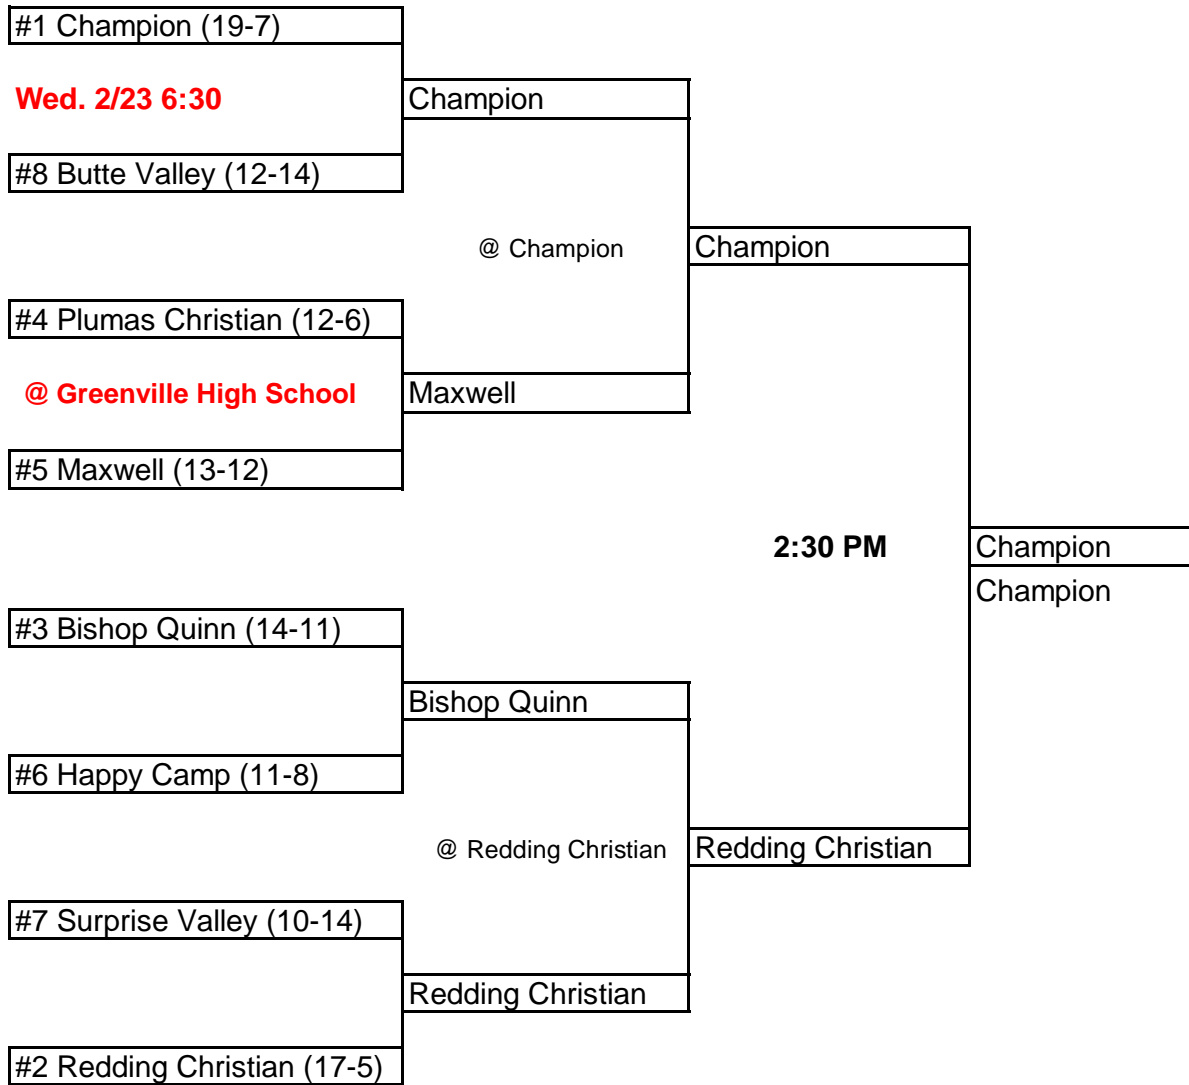

Girls Basketball 2005
Division VI

23-Feb

25-Feb

4-Mar

All games at highest seeds until finals
Single Games 7:00 PM, Double Games 6:30 & 8:00 PM

Admission Prices					
	One Game		Two Games		NSCIF Finals
Students K-8	\$	3.00	\$	4.00	\$ 4.00
Students w/ASB	\$	3.00	\$	4.00	\$ 5.00
Adults	\$	4.00	\$	5.00	\$ 6.00
Senior Citizens	\$	3.00	\$	4.00	\$ 5.00