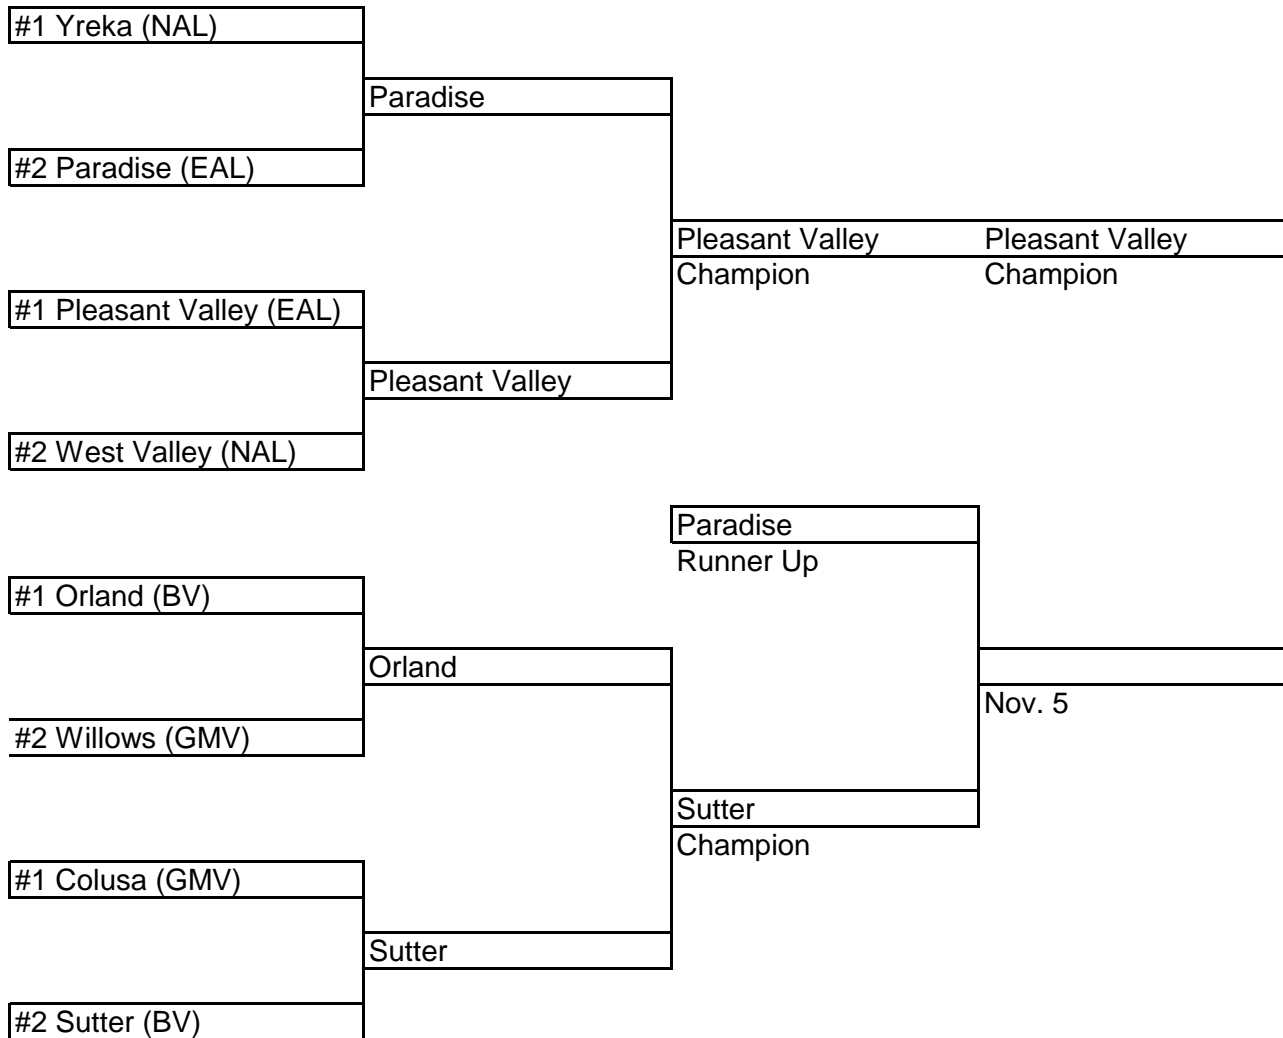

2004 NSCIF/Les Schwab Girls Tennis Team Playoffs

Note: Highest seeded team host until finals. Suggested match time for these rounds is 7:00 PM