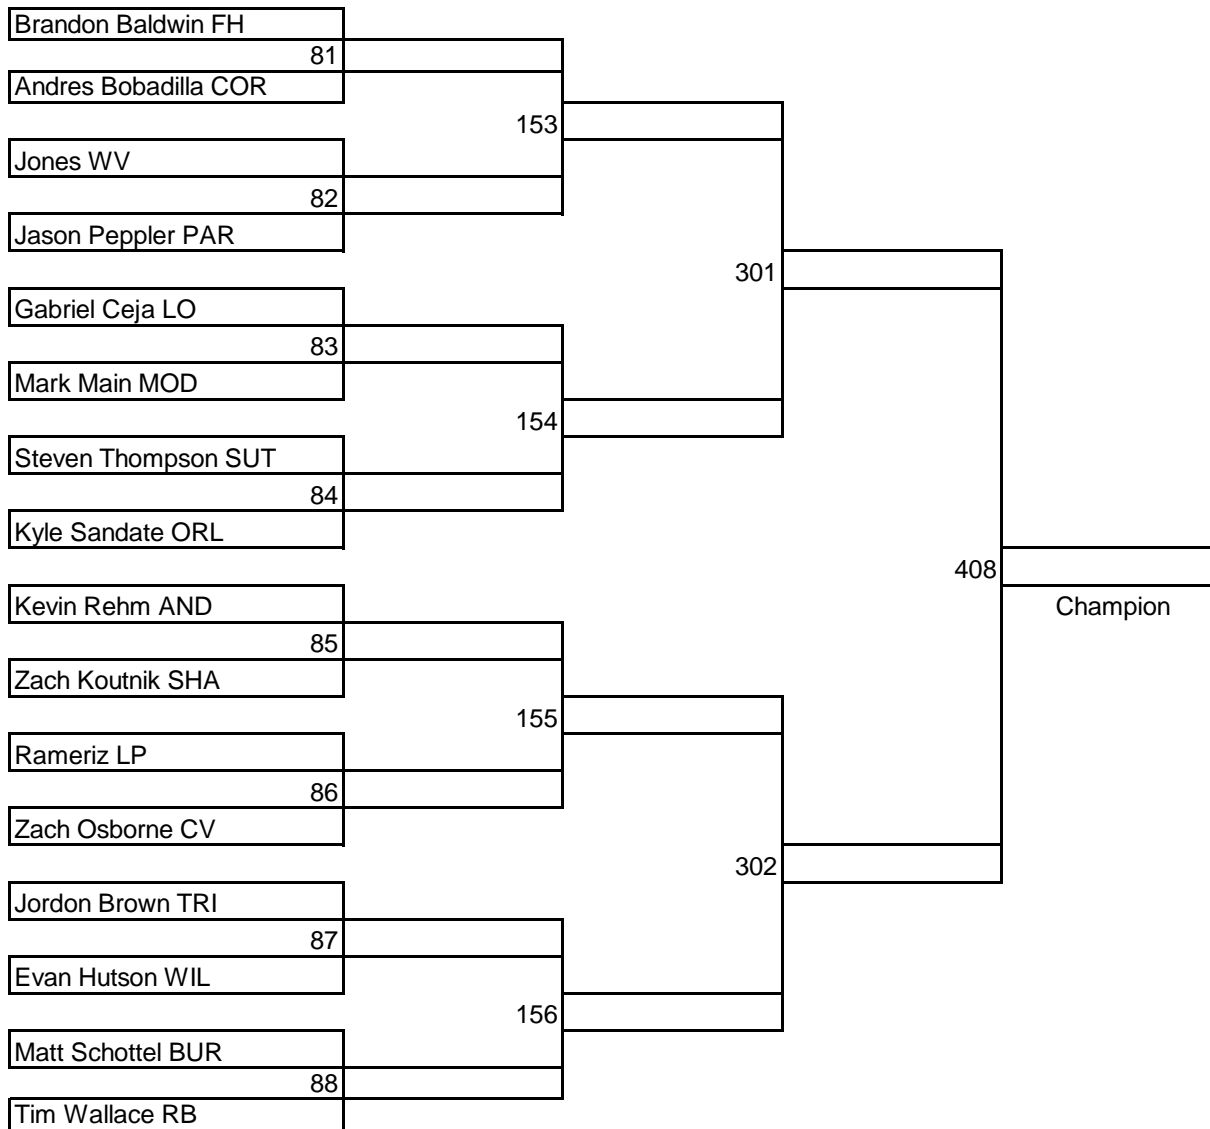

Wrestling
171

Admission Prices		NSCIF Masters	
Students K-8	\$		3.00
Students w/ASB	\$		4.50
Adults	\$		6.50
Senior Citizens	\$		5.00