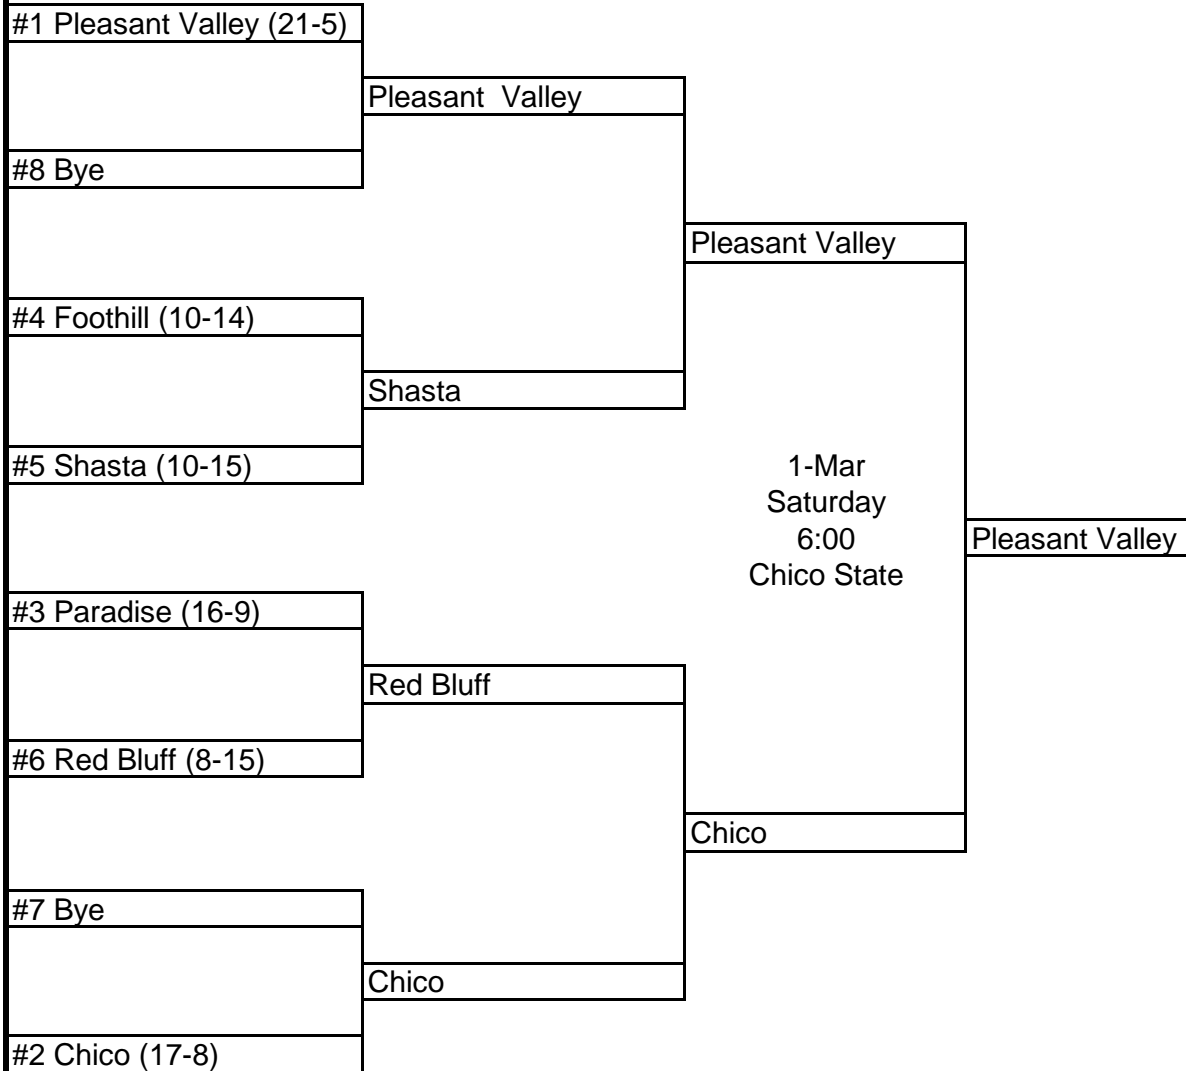

**NSCIF/Les Schwab Championships
Presented by: Farmers**

FARMERS

Girls Basketball 2008
Division II

21-Feb

26-Feb

1-Mar

All games at highest seeds until finals, Time and site may be changed by mutual consent.
Single Games 7:00 PM, Double Games 6:30 & 8:00 PM

Admission Prices	One Game	Two Games	NSCIF Finals
Students K-8	\$ 3.00	\$ 4.00	\$ 4.00
Students w/ASB	\$ 3.00	\$ 4.00	\$ 5.00
Adults	\$ 5.00	\$ 6.00	\$ 7.00
Senior Citizens	\$ 3.00	\$ 4.00	\$ 5.00