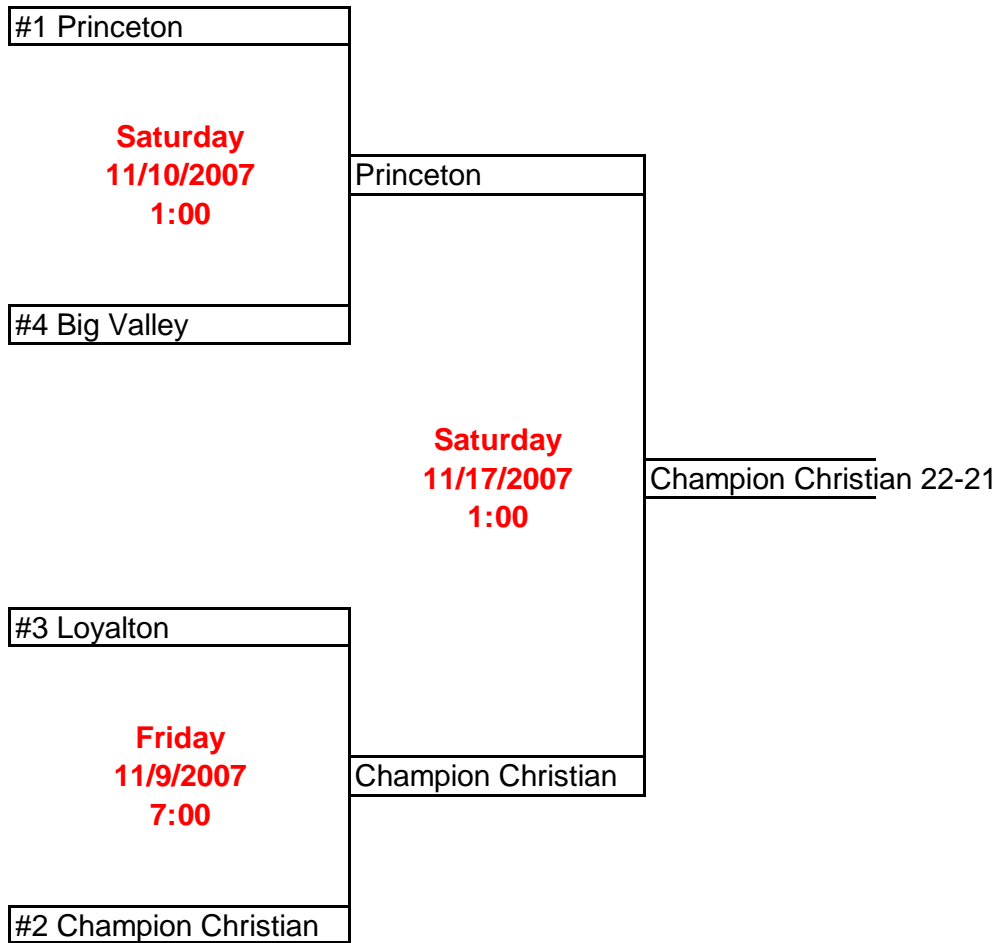

**NSCIF/Les Schwab Championships
Presented by: Farmers**

Football 2007
Division VI

All dates, sites and times may be changed by mutual consent.

Highest seeded team shall host up to the final game
All games will begin at 7:00 pm. This time may be changed by mutual consent.