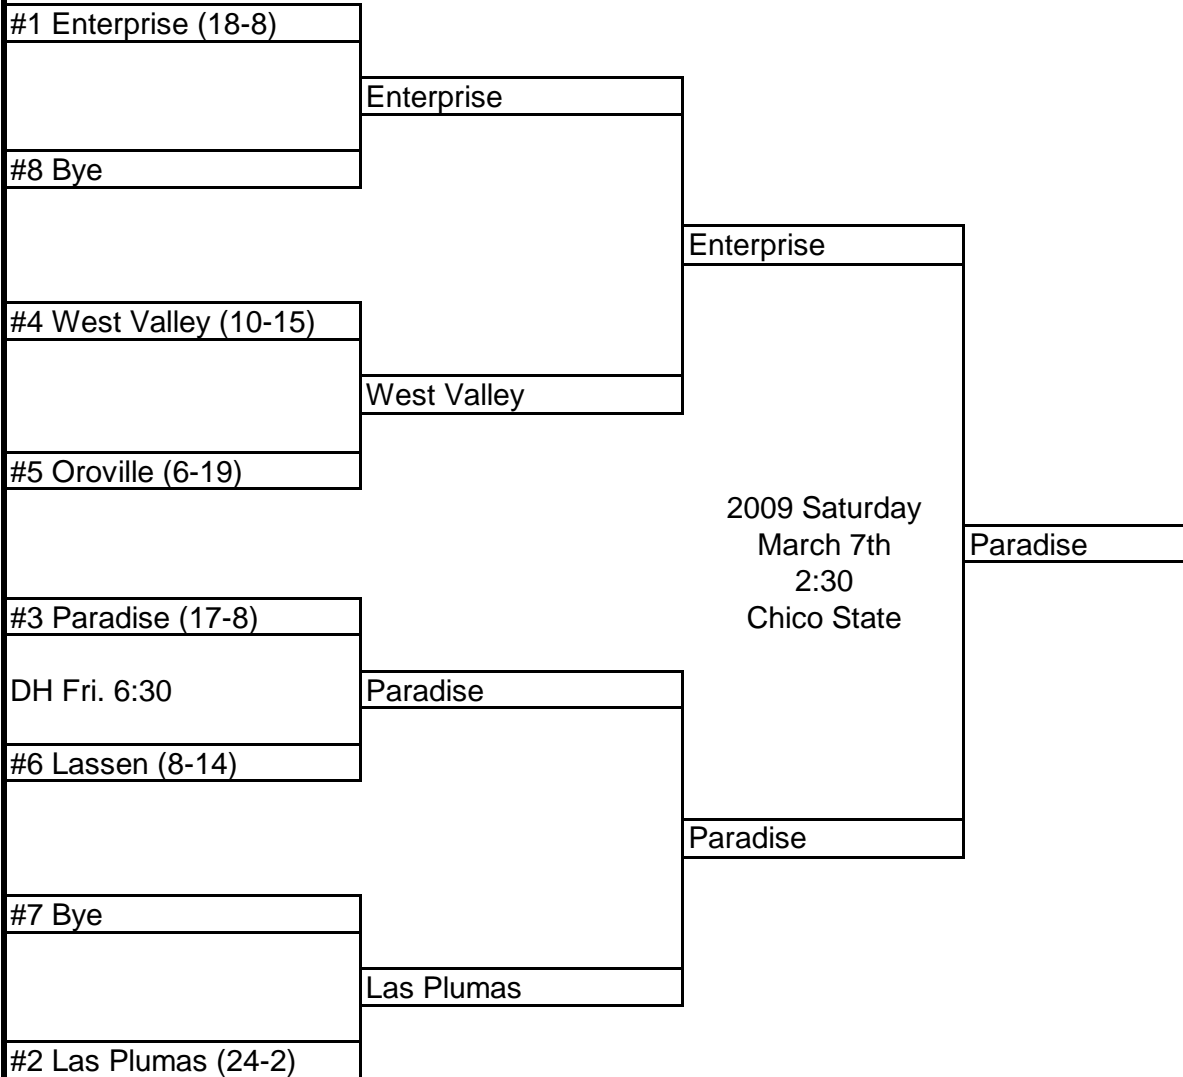

NSCIF/Les Schwab Championships
Presented by: Farmers

FARMERS

Girls Basketball 2009
 Division III

26-Feb

3-Mar

7-Mar

All games at highest seeds until finals, Time and site may be changed by mutual consent.
 Single Games 7:00 PM, Double Games 6:30 & 8:00 PM

Admission Prices	One Game	Two Games	NSCIF Finals
Students K-8	\$ 3.00	\$ 4.00	\$ 4.00
Students w/ASB	\$ 3.00	\$ 4.00	\$ 5.00
Adults	\$ 5.00	\$ 6.00	\$ 7.00
Senior Citizens	\$ 3.00	\$ 4.00	\$ 5.00