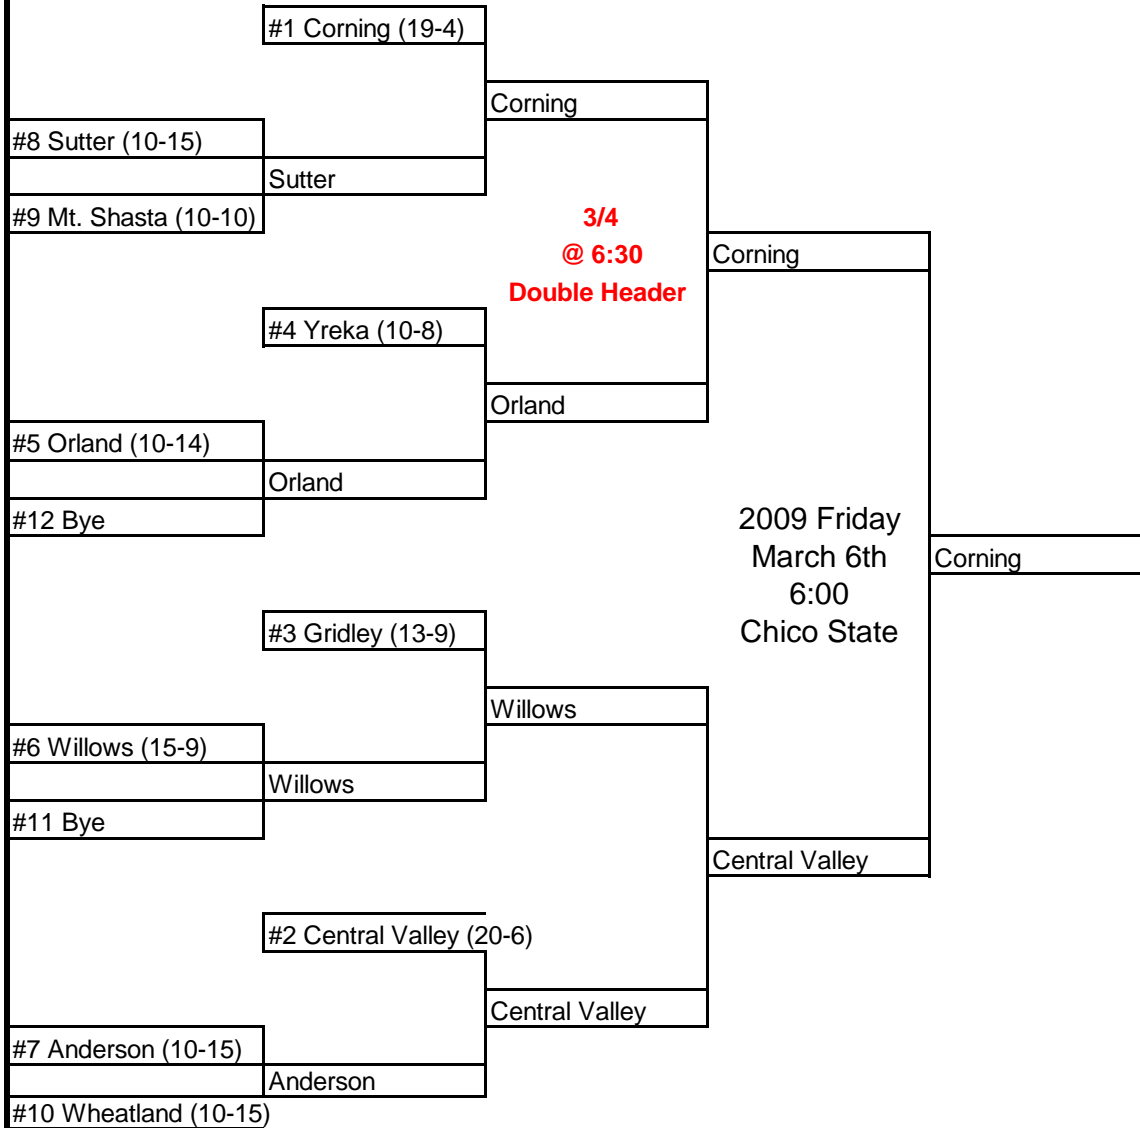

**NSCIF/Les Schwab Championships
Presented by: Farmers**

FARMERS

**Girls Basketball 2009
Division IV**

24-Feb 26-Feb 3-Mar 6-Mar

All games at highest seeds until finals, Time and site may be changed by mutual consent.
Single Games 7:00 PM, Double Games 6:30 & 8:00 PM

Admission Prices					
	One Game		Two Games		NSCIF Finals
Students K-8	\$	3.00	\$	4.00	\$ 4.00
Students w/ASB	\$	3.00	\$	4.00	\$ 5.00
Adults	\$	5.00	\$	6.00	\$ 7.00
Senior Citizens	\$	3.00	\$	4.00	\$ 5.00