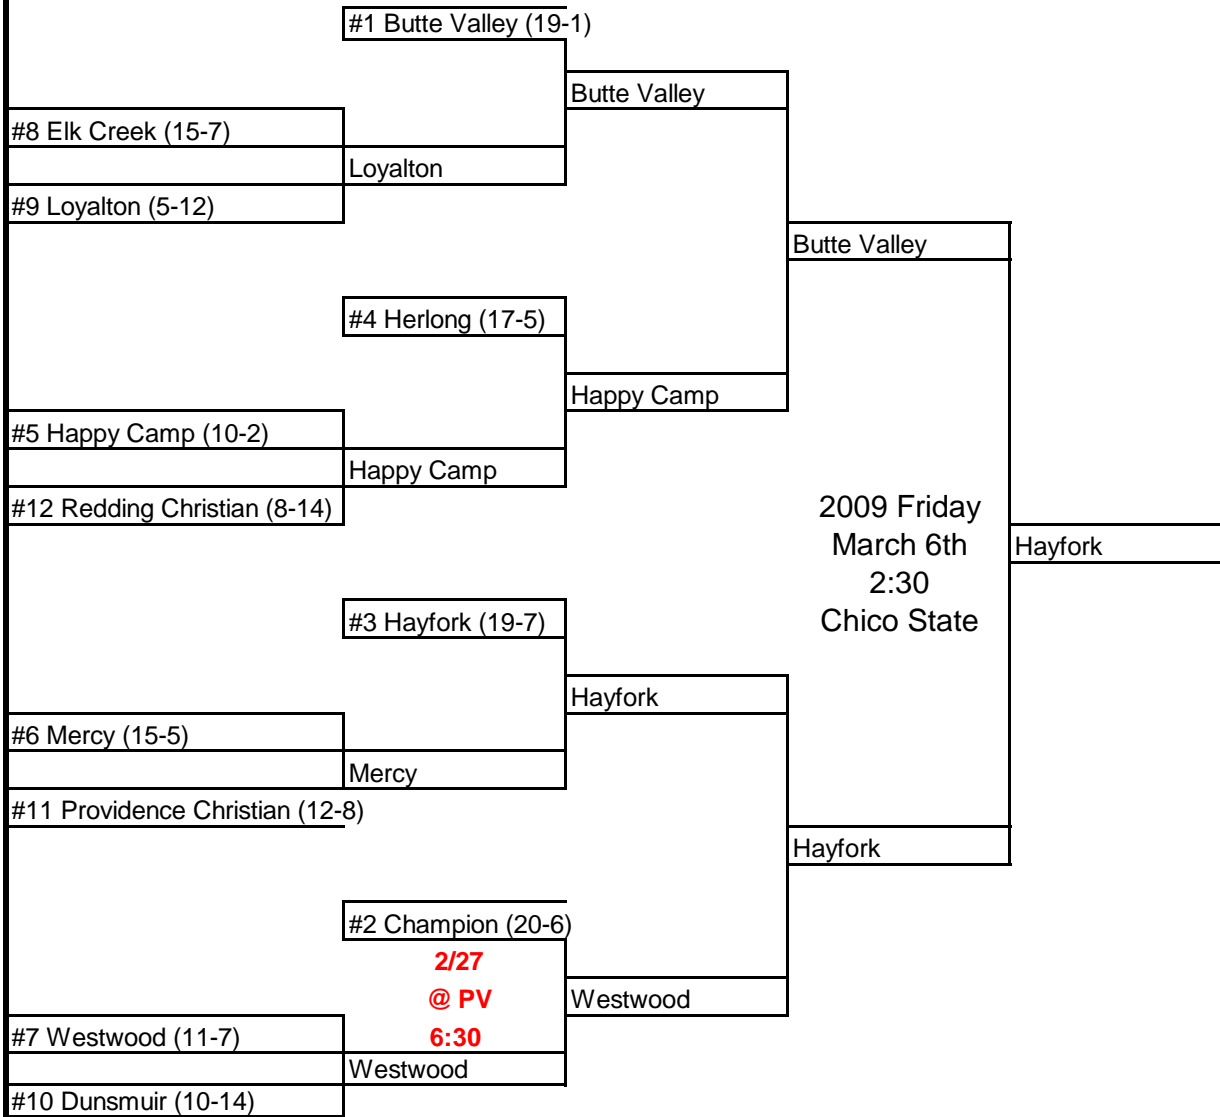

NSCIF/Les Schwab Championships
Presented by: Farmers

Girls Basketball 2009
 Division VI

25-Feb

27-Feb

4-Mar

6-Mar

All games at highest seeds until finals, Time and site may be changed by mutual consent.
 Single Games 7:00 PM, Double Games 6:30 & 8:00 PM

Admission Prices				
	One Game	Two Games	NSCIF Finals	
Students K-8	\$ 3.00	\$ 4.00	\$	4.00
Students w/ASB	\$ 3.00	\$ 4.00	\$	5.00
Adults	\$ 5.00	\$ 6.00	\$	7.00
Senior Citizens	\$ 3.00	\$ 4.00	\$	5.00