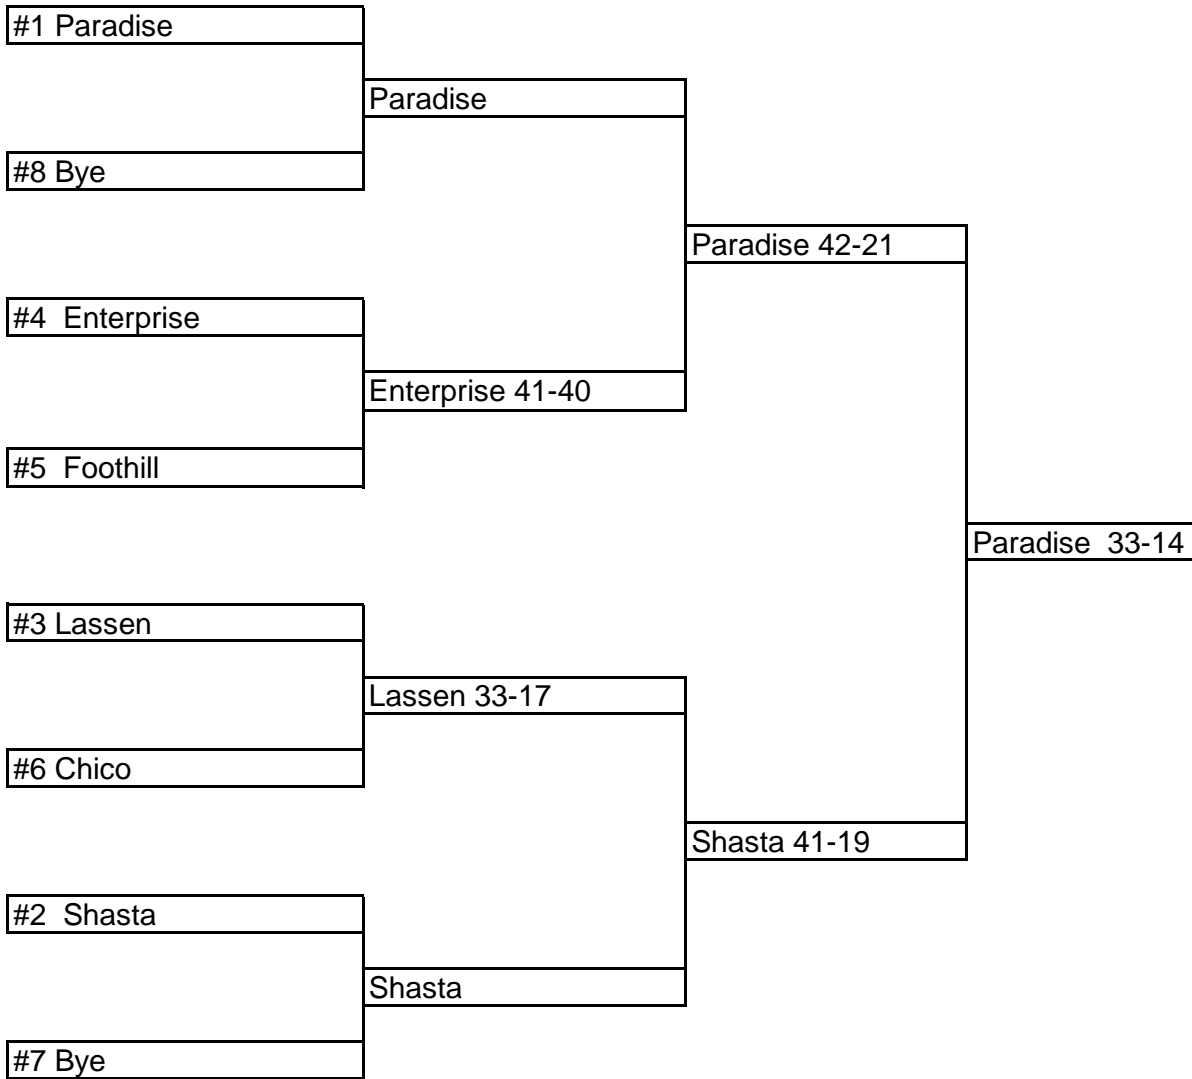

**NSCIF/Les Schwab Championships
Presented by: Farmers**

Football 2008
Division I

14-Nov

21-Nov

26-Nov

All dates, sites and times may be changed by mutual consent.

Highest seeded team shall host up to the final game
All games will begin at 7:00 pm. This time may be changed by mutual consent.