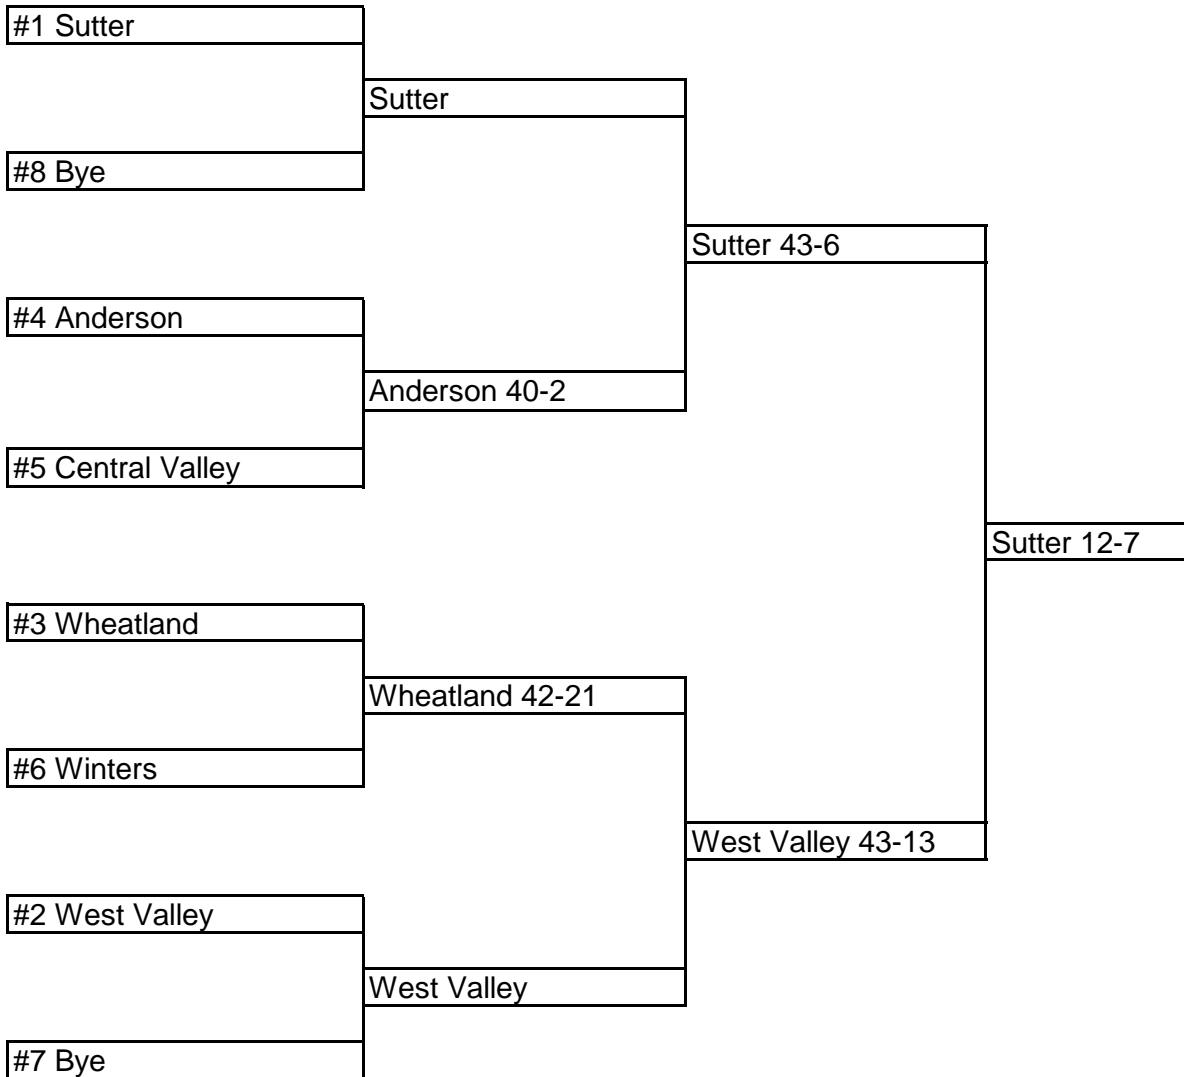

NSCIF/Les Schwab Championships
Presented by: Farmers

Football 2008
 Division II

14-Nov

21-Nov

26-Nov

All dates, sites and times may be changed by mutual consent.

Highest seeded team shall host up to the final game
 All games will begin at 7:00 pm. This time may be changed by mutual consent.