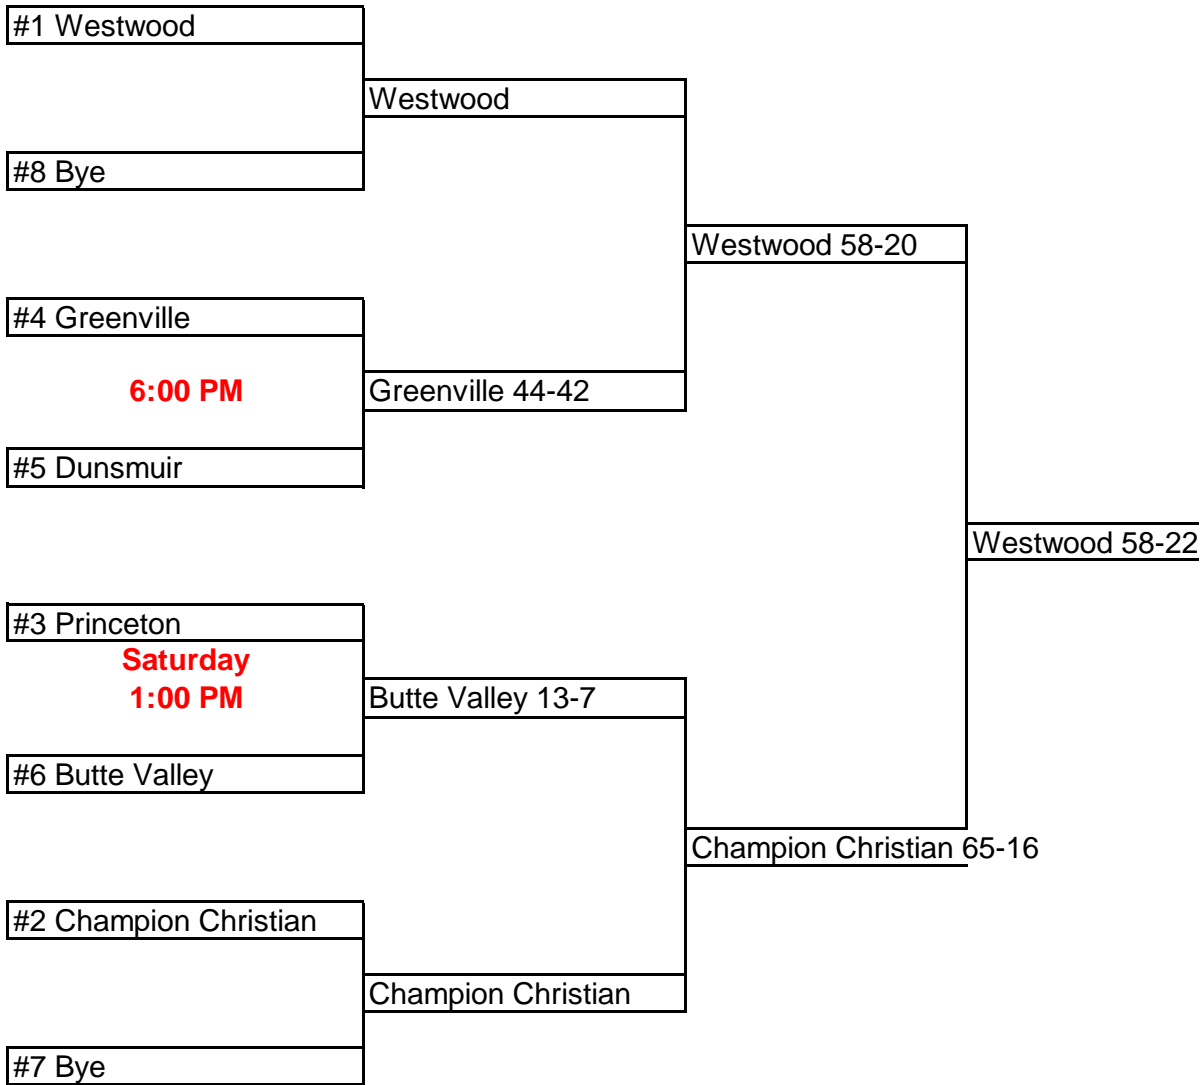

NSCIF/Les Schwab Championships
Presented by: Farmers

Football 2008
 Division VI

14-Nov

21-Nov

26-Nov

All dates, sites and times may be changed by mutual consent.

Highest seeded team shall host up to the final game