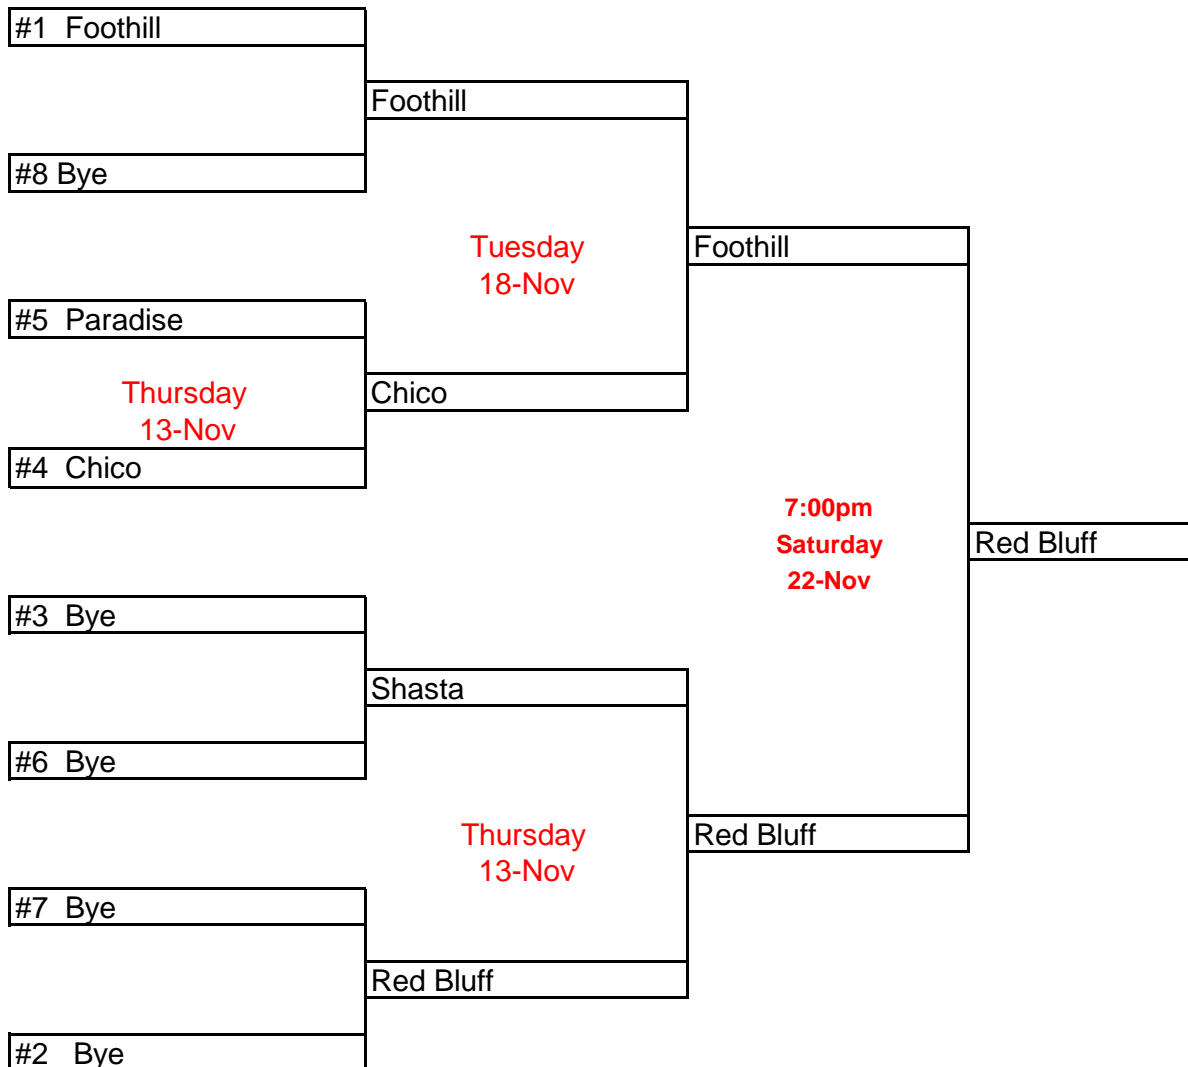

NSCIF/Les Schwab Championships
Presented by: Farmers

Volleyball 2008
 Division II

All dates, sites and times may be changed by mutual consent.

Highest seeded team shall host up to the final game
 Suggested match time for these rounds is 7:00 pm

Admission Prices				Admission Prices			
Quarter & Semi Finals				Finals			
Students K-8	\$	3.00		Students K-8	\$	3.00	
Students w/ASB	\$	4.00		Students w/ASB	\$	5.00	
Adults	\$	5.00		Adults	\$	6.00	
Senior Citizens	\$	3.00		Senior Citizens	\$	3.00	