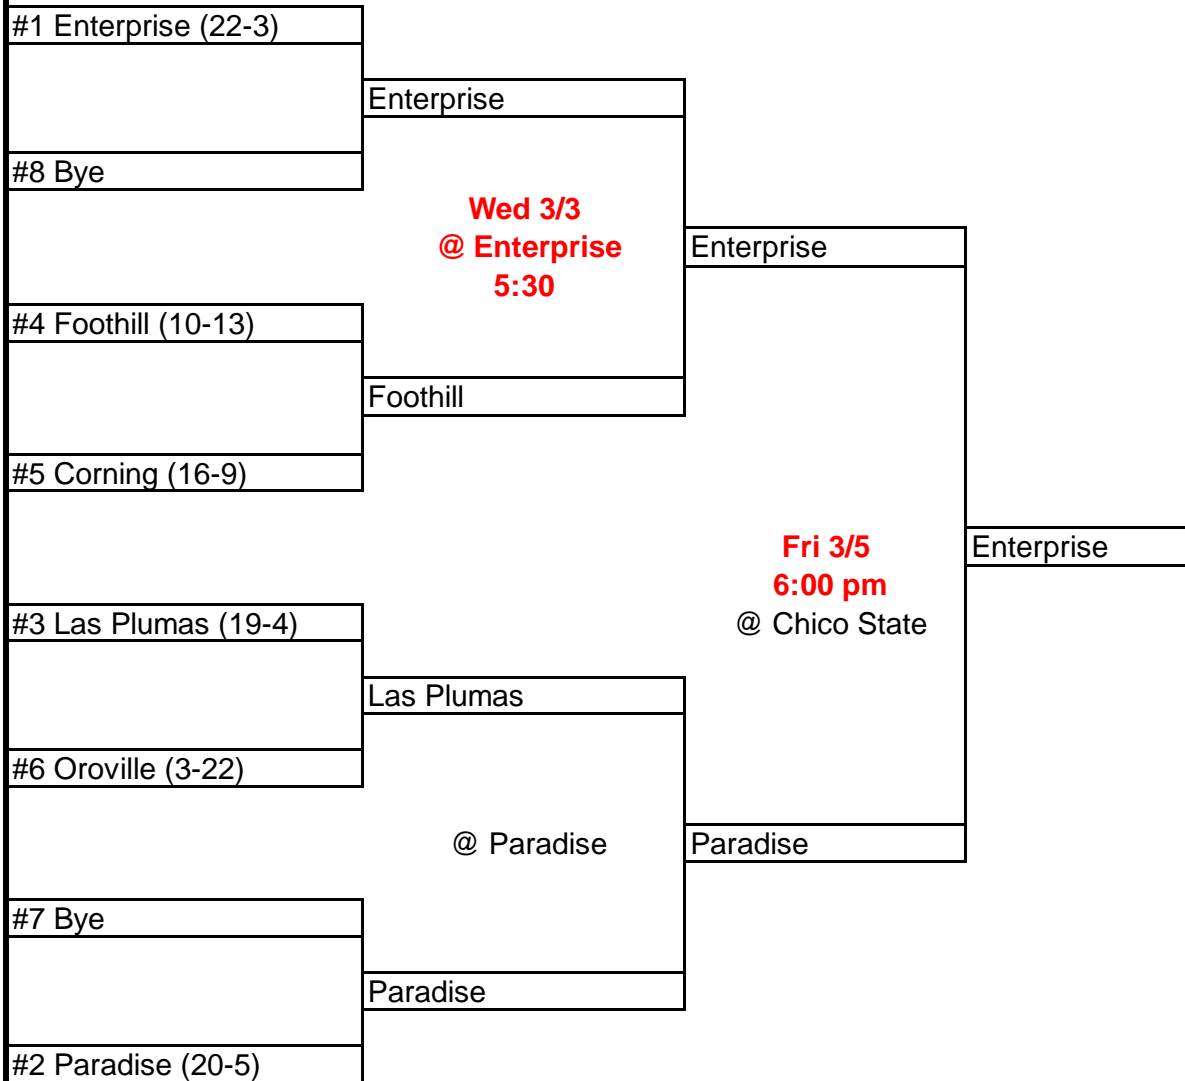

NSCIF/Les Schwab Championships
Presented by: Farmers

FARMERS

Girls Basketball 2010
 Division III

25-Feb

2-Mar

5-Mar

All games at highest seeds until finals, Time and site may be changed by mutual consent.
 Single Games 7:00 PM, Double Games 6:30 & 8:00 PM

Admission Prices	One Game	Two Games	NSCIF Finals
Students K-8	\$ 4.00	\$ 5.00	\$ 5.00
Students w/ASB	\$ 4.00	\$ 5.00	\$ 6.00
Adults	\$ 6.00	\$ 7.00	\$ 8.00
Senior Citizens	\$ 4.00	\$ 5.00	\$ 6.00