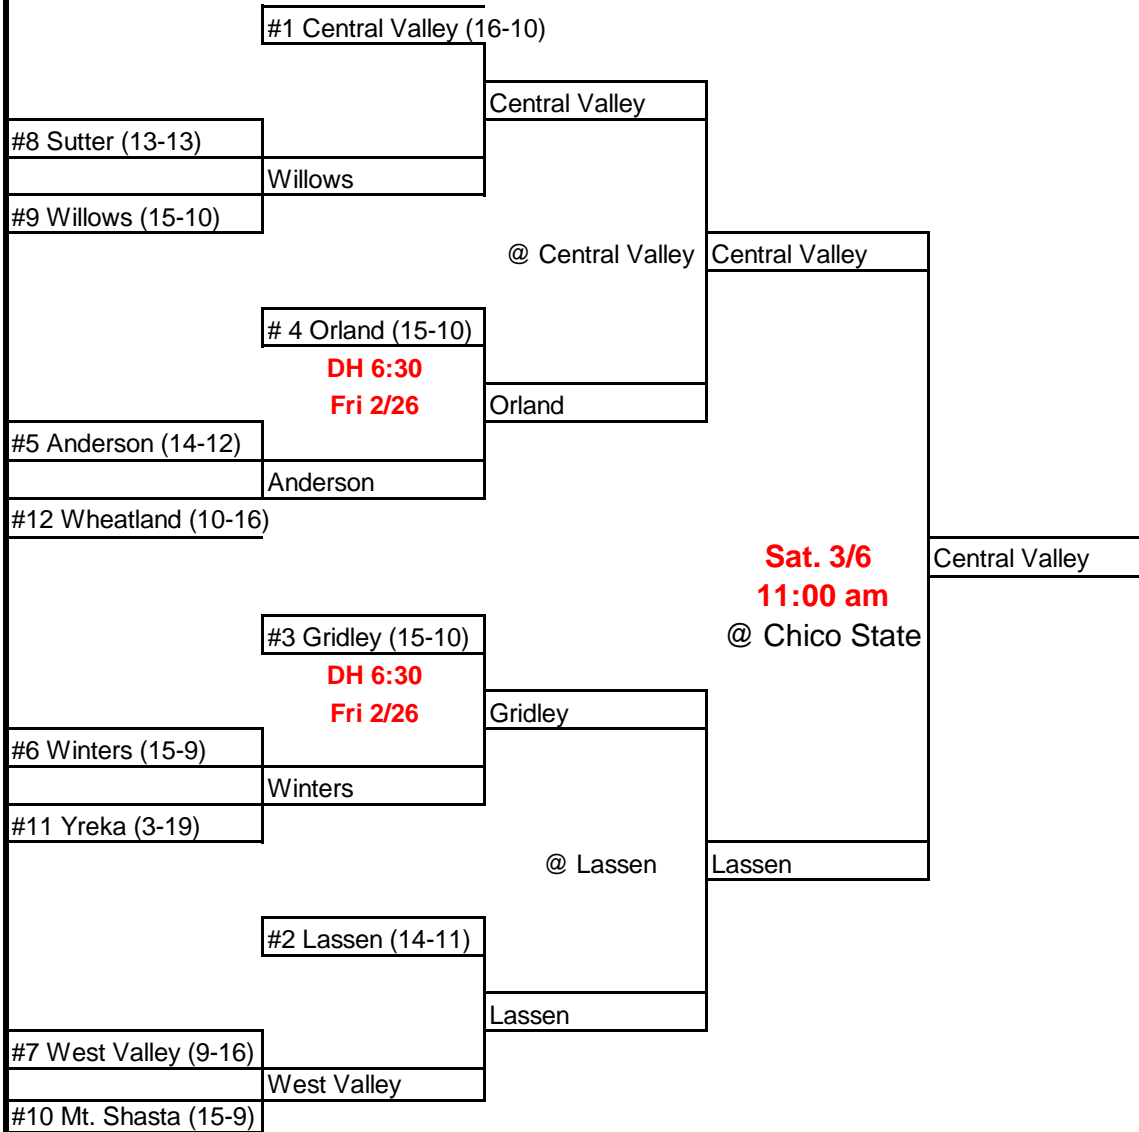

**NSCIF/Les Schwab Championships
Presented by: Farmers**

FARMERS

Girls Basketball 2010
Division IV

23-Feb 25-Feb 2-Mar 6-Mar

All games at highest seeds until finals, Time and site may be changed by mutual consent.
Single Games 7:00 PM, Double Games 6:30 & 8:00 PM

Admission Prices				
	One Game	Two Games	NSCIF Finals	
Students K-8	\$ 4.00	\$ 5.00	\$	5.00
Students w/ASB	\$ 4.00	\$ 5.00	\$	6.00
Adults	\$ 6.00	\$ 7.00	\$	8.00
Senior Citizens	\$ 4.00	\$ 5.00	\$	6.00