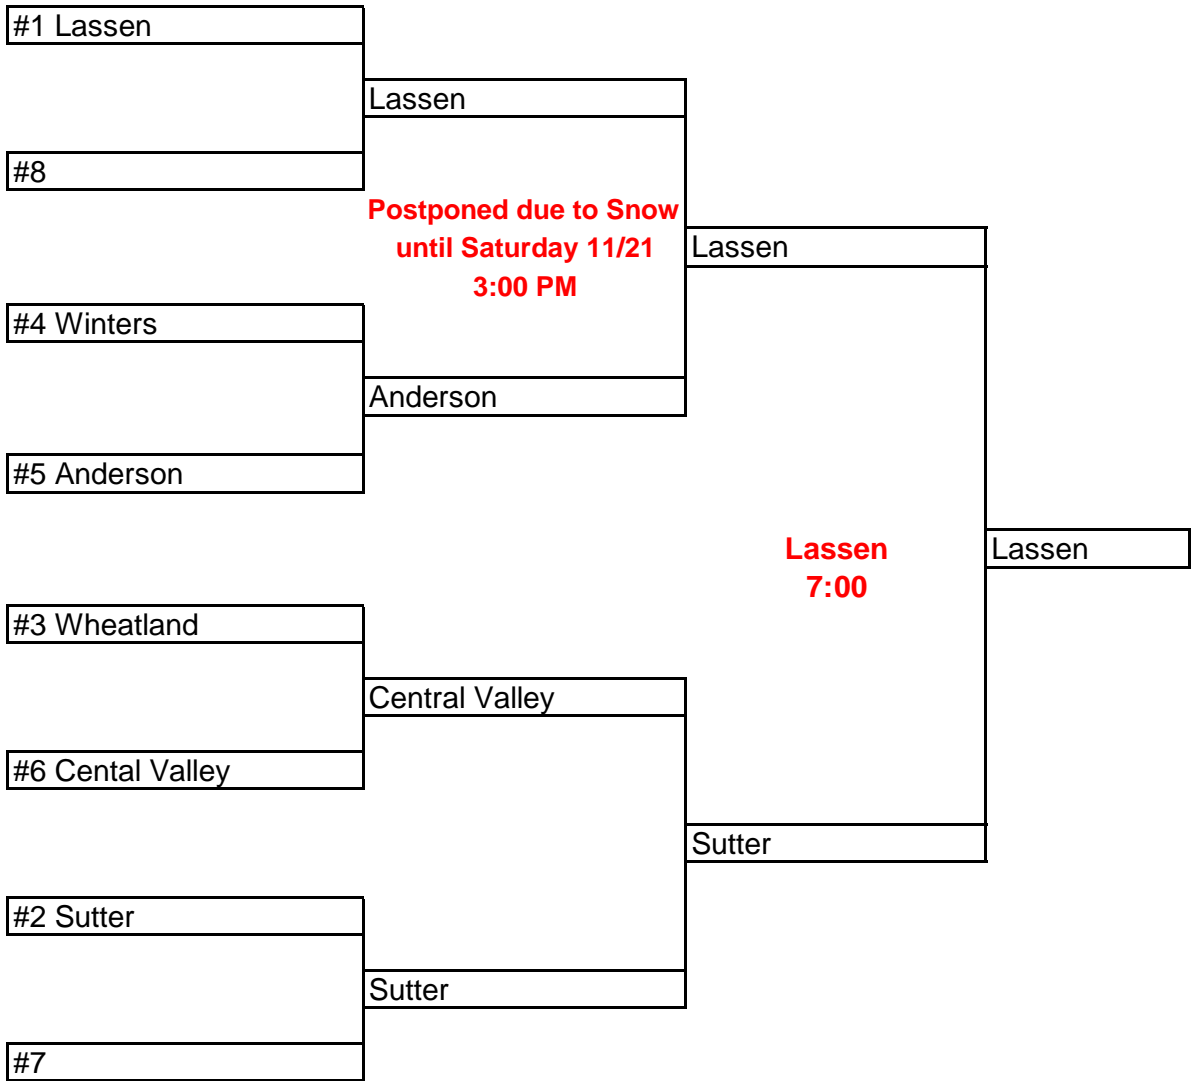

NSCIF/Les Schwab Championships
Presented by: Farmers

Football 2009
 Division II

13-Nov

20-Nov

25-Nov

All dates, sites and times may be changed by mutual consent.

Highest seeded team shall host up to the final game
 All games will begin at 7:00 pm. This time may be changed by mutual consent.