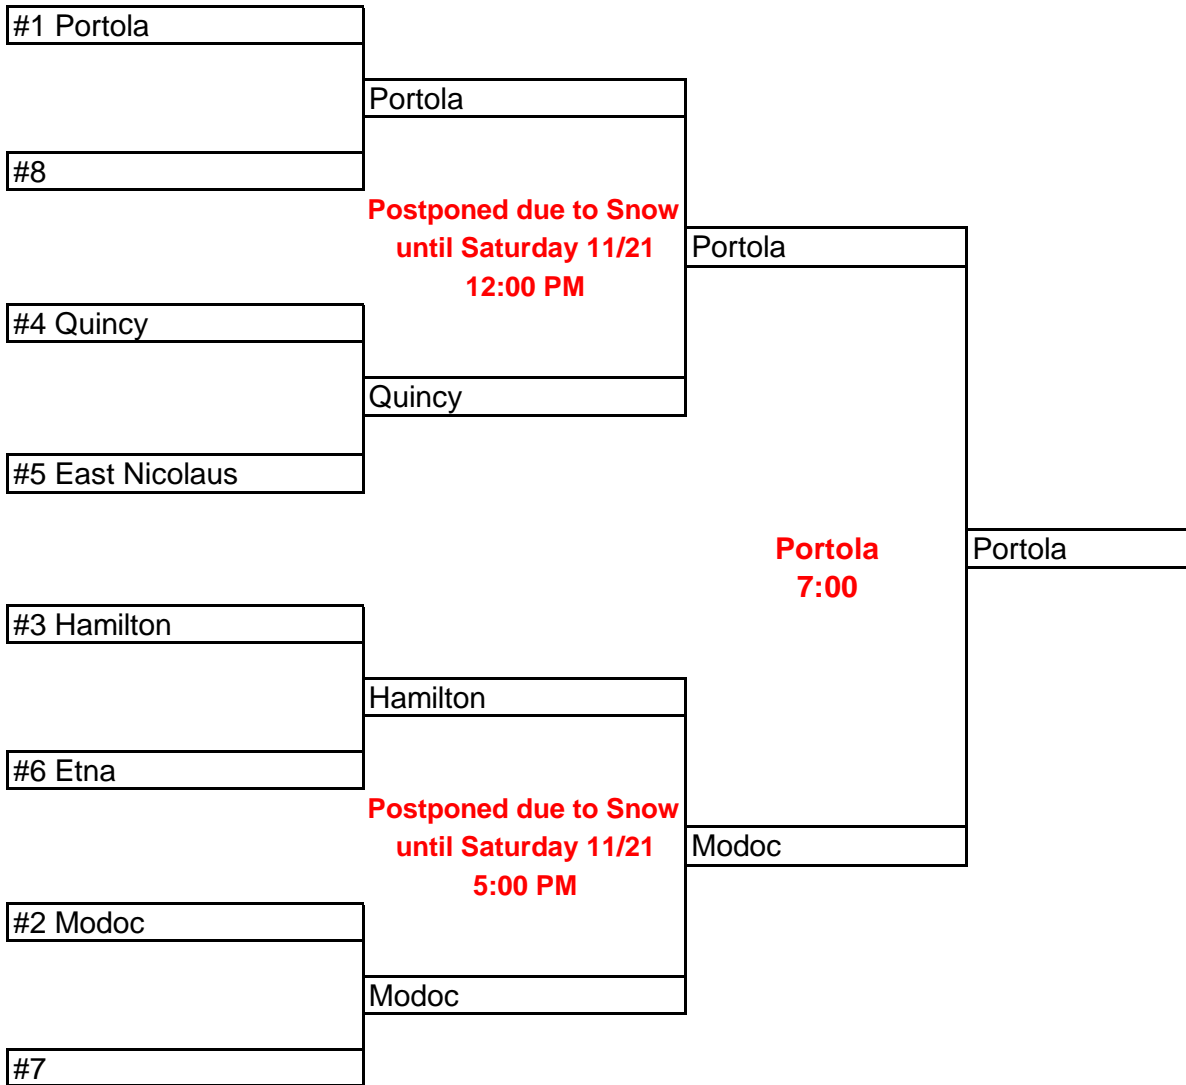

**NSCIF/Les Schwab Championships  
Presented by: Farmers**

**FARMERS**

Football 2009  
Division IV

13-Nov

20-Nov

25-Nov

All dates, sites and times may be changed by mutual consent.

Highest seeded team shall host up to the final game