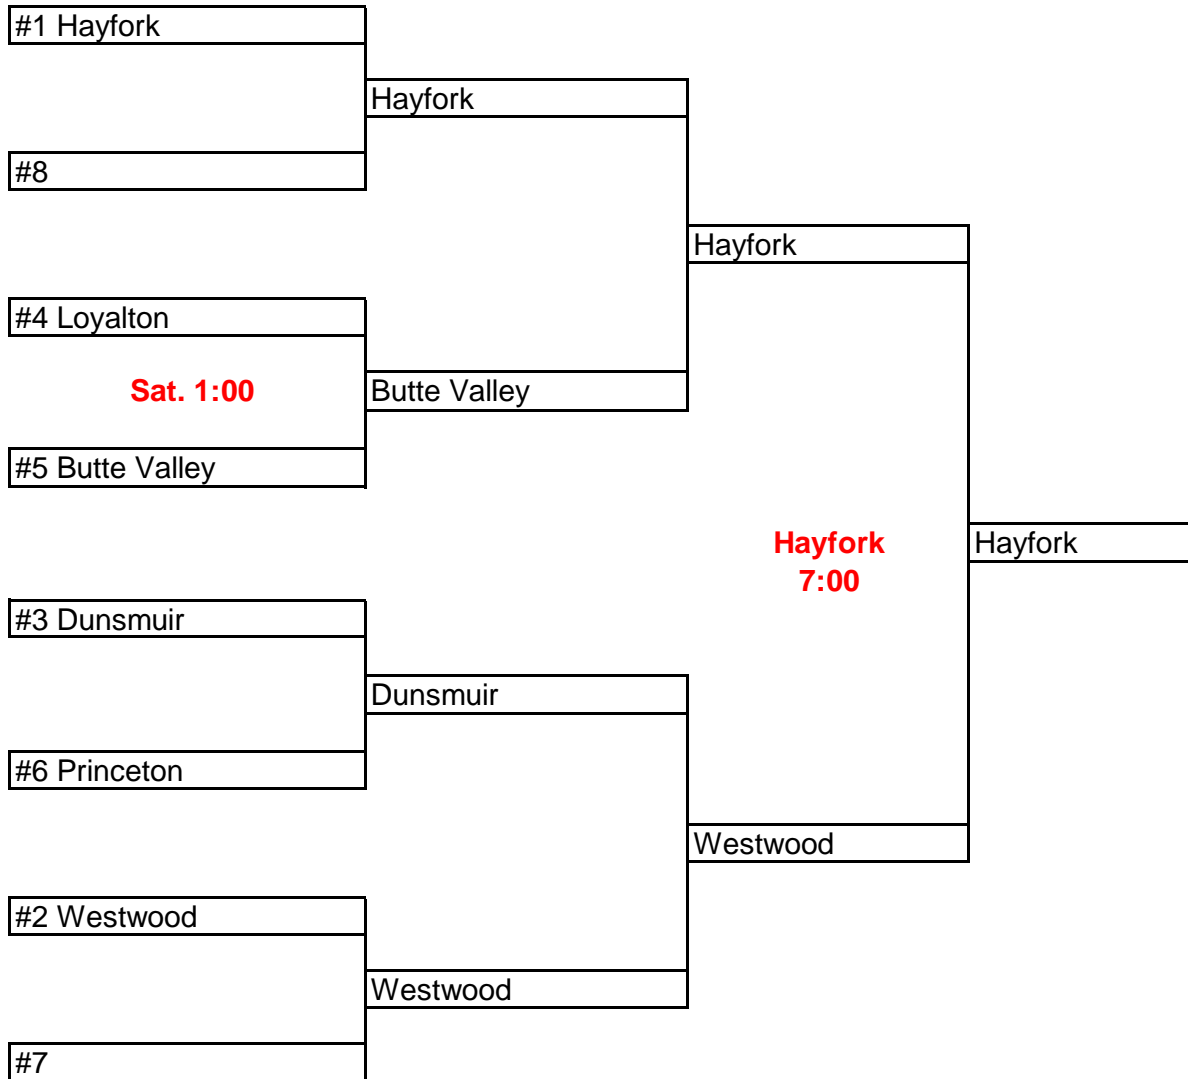

NSCIF/Les Schwab Championships
Presented by: Farmers

FARMERS

Football 2009
Division VI

13-Nov

20-Nov

25-Nov

All dates, sites and times may be changed by mutual consent.

Highest seeded team shall host up to the final game
All games will begin at 7:00 pm. This time may be changed by mutual consent.

Admission Prices	Prelims	Finals
Students K-8	$ 5.00	$ 5.00
Students w/ASB	$ 6.00	$ 6.00
Adults	$ 7.00	$ 8.00
Senior Citizens	$ 5.00	$ 5.00