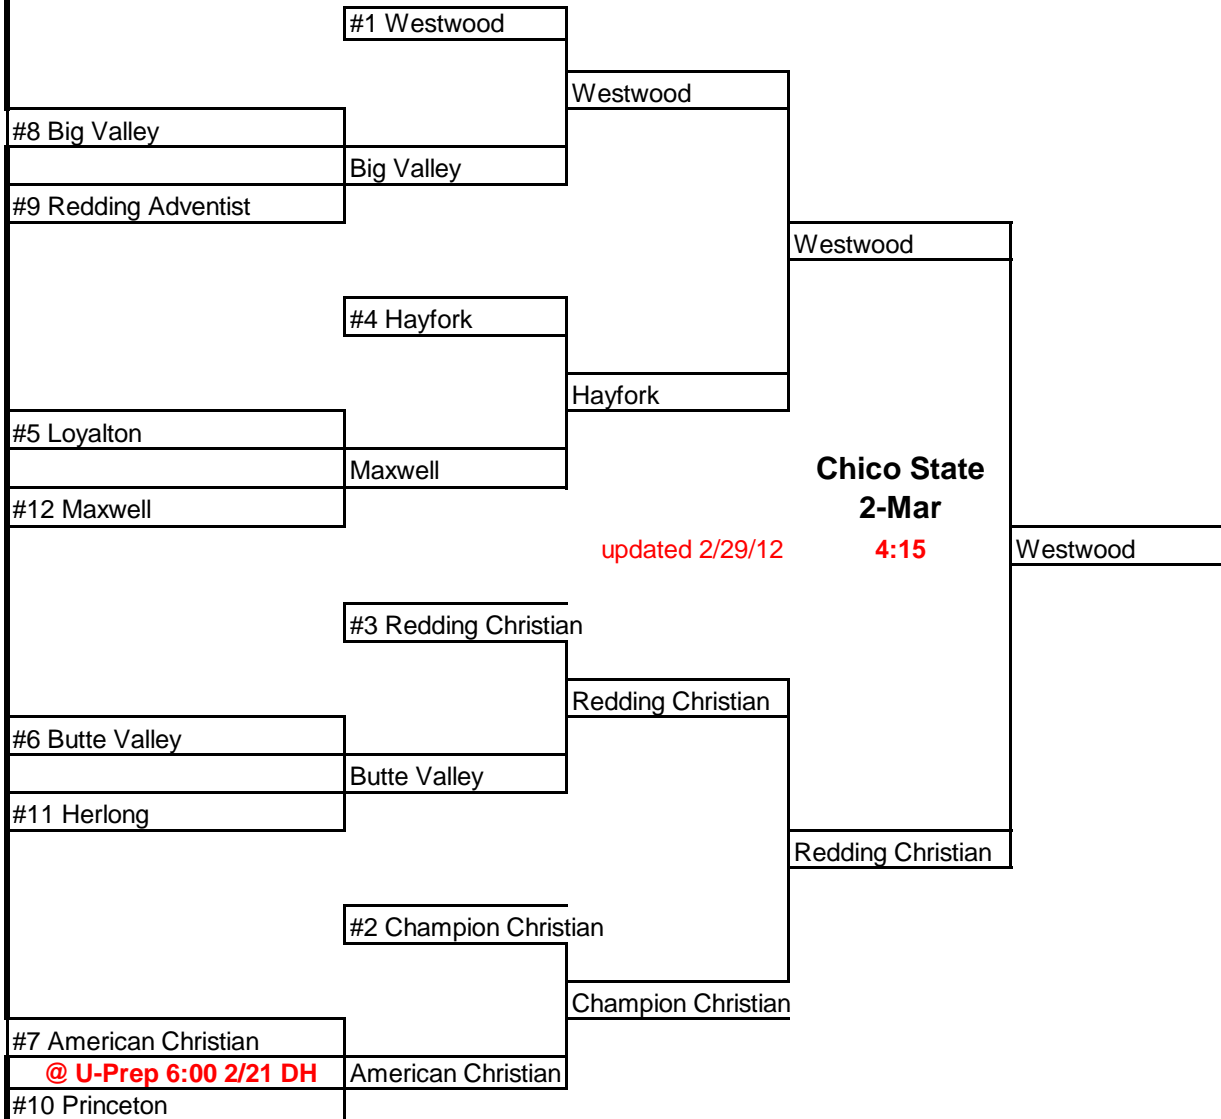

NSCIF/Les Schwab Championships
Presented by: Farmers

Girls Basketball 2012
 Division VI

22-Feb

24-Feb

29-Feb

2-Mar

All games at highest seeds until finals, Time and site may be changed by mutual consent.
 Single Games 7:00 PM, Double Games 6:30 & 8:00 PM

Admission Prices			
	One Game	Two Games	NSCIF Finals
Students K-8	\$ 4.00	\$ 5.00	\$ 5.00
Students w/ASB	\$ 4.00	\$ 5.00	\$ 6.00
Adults	\$ 6.00	\$ 7.00	\$ 8.00
Senior Citizens	\$ 4.00	\$ 5.00	\$ 6.00