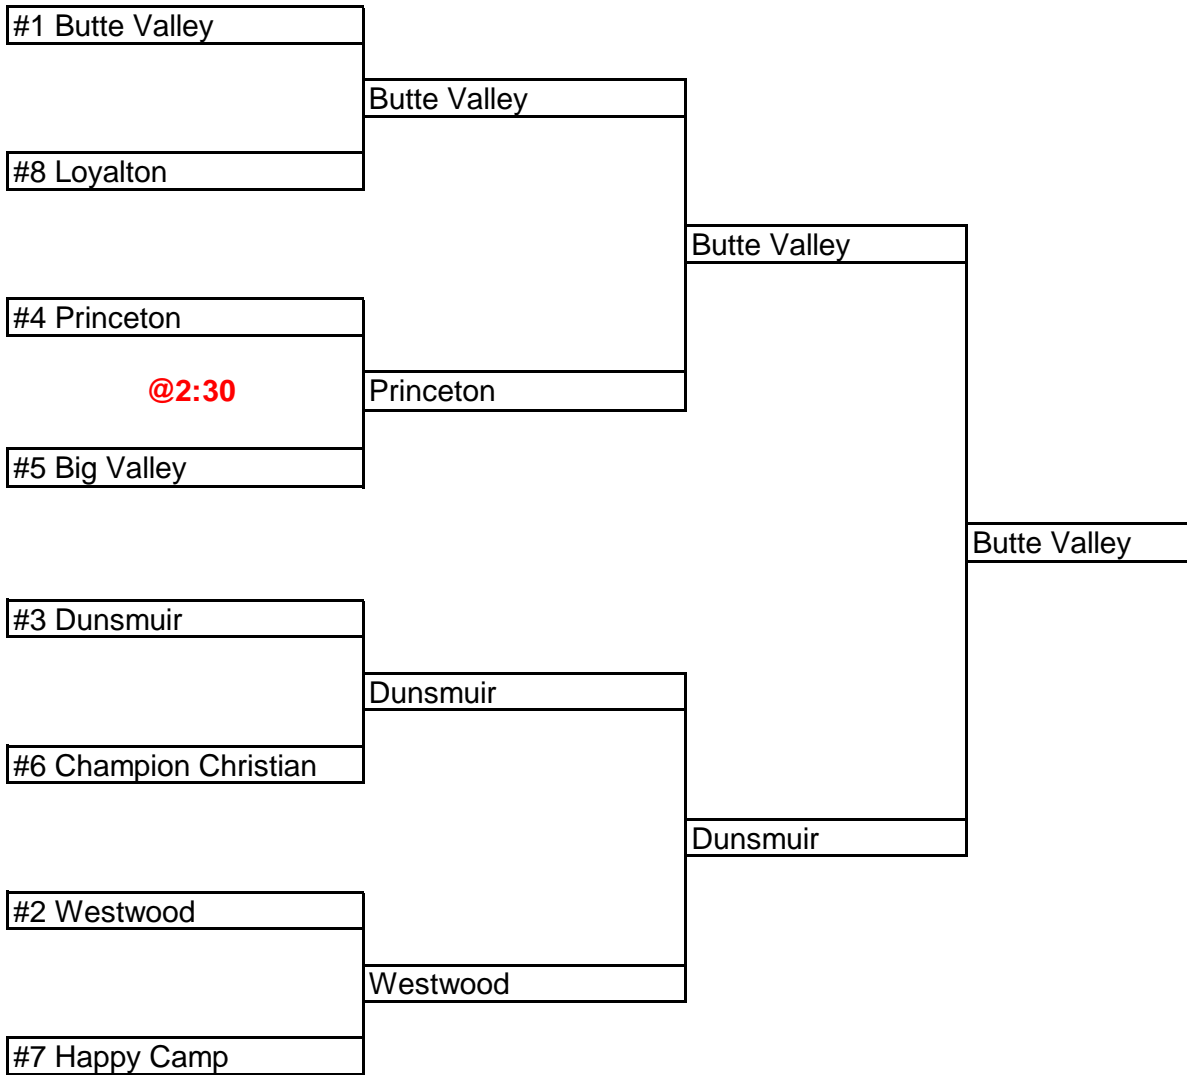

**NSCIF/Les Schwab Championships  
Presented by: Farmers**

Football 2011  
Division VI

Thursday 11/10

Friday 11/18

Wednesday 11/23

All dates, sites and times may be changed by mutual consent.

Highest seeded team shall host up to the final game  
All games will begin at 7:00 pm. This time may be changed by mutual consent.